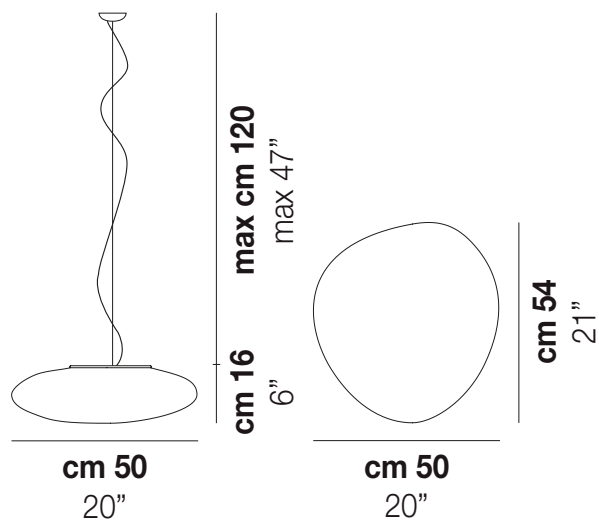

NEOCHIC SP G

TECHNICAL DATA:

CERTIFICATIONS:

LIGHT SOURCES

E26		2x60W	120V/60HZ	E26
LED 6		1x19,5w	120V/60HZ	LED 19,5W - (DRIVER INCLUDED) - 3000K - 2850 LUMENS - DIMMABLE
LED J		1x17,5w	120V/60HZ	LED 17,5W - 120 VOLT - 3000K - 1300 LUMENS - DIMMABLE

VOLUME	Mc 0,13
GROSS WEIGHT	Kg 8,5
NET WEIGHT	Kg 4,9

download

SHADE FINISHING

BC/ST

FRAME FINISHING

NIB

OTHER VERSION AVAILABLE

Click on the version to go to the web version of the product