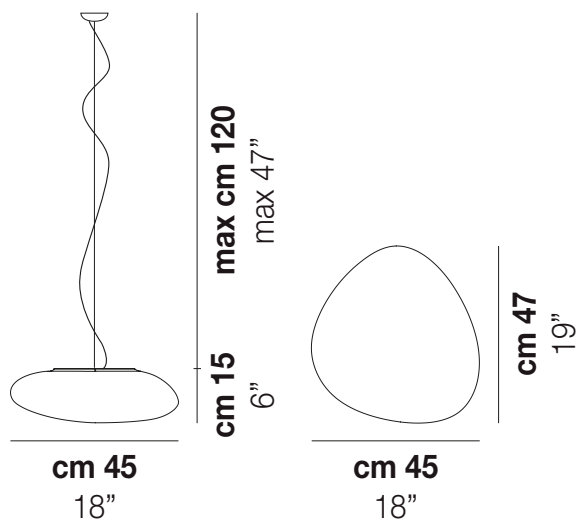

NEOCHIC SP M

TECHNICAL DATA:

CERTIFICATIONS:

LIGHT SOURCES

E26		2x60W	120V/60HZ	E26
LED 6		1x19,5w	120V/60HZ	LED 19,5W - (DRIVER INCLUDED) - 3000K - 2850 LUMENS - DIMMABLE
LED J		1x17,5w	120V/60HZ	LED 17,5W - 120 VOLT - 3000K - 1300 LUMENS - DIMMABLE

VOLUME	Mc 0,13
GROSS WEIGHT	Kg 8,5
NET WEIGHT	Kg 4,9

download

SHADE FINISHING

BC/ST

FRAME FINISHING

NIB

OTHER VERSION AVAILABLE

Click on the version to go to the web version of the product