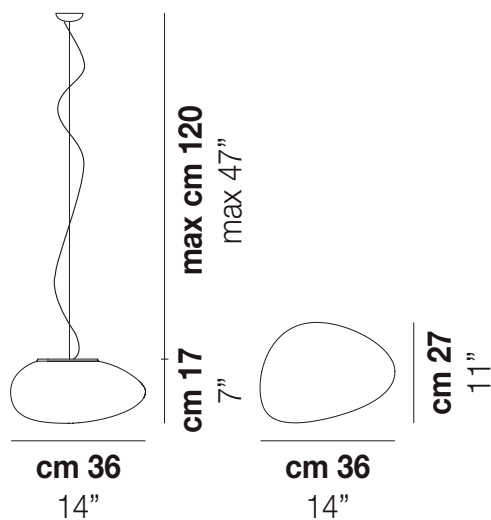

NEOCHIC SP P

TECHNICAL DATA:

CERTIFICATIONS:

LIGHT SOURCES

E26	1x60W	120V/60HZ	E26
LED F 15W/10A 3.000K	1x12,5w	120V/60HZ	LED 12,5W - (DRIVER INCLUDED) - 3000K - 1650 LUMENS - DIMMABLE
LED I 17,5W/10A 3.000K	1x17,5w	120V/60HZ	LED 17,5W - 120 VOLT - 3000K - 1300 LUMENS - DIMMABLE

VOLUME	Mc 0,07
GROSS WEIGHT	Kg 8,5
NET WEIGHT	Kg 4,9

download

SHADE FINISHING

BC/ST

FRAME FINISHING

NIB

OTHER VERSION AVAILABLE

Click on the version to go to the web version of the product