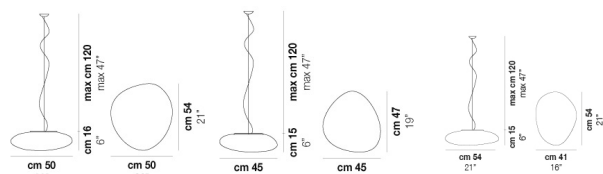

VOLUME	Mc 0,07
GROSS WEIGHT	Kg 8,5
NET WEIGHT	Kg 4,9

download

SHADE FINISHING

BC/ST

FRAME FINISHING

NIB

OTHER VERSION AVAILABLE

Click on the version to go to the web version of the product