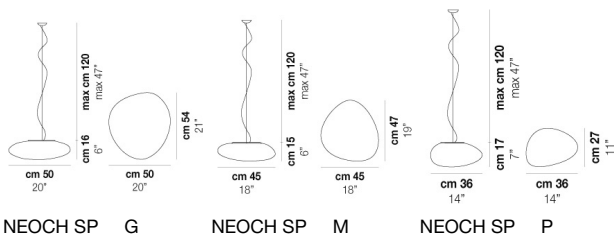

NEOCHIC SP R

TECHNICAL DATA:

CERTIFICATIONS:

LIGHT SOURCES

| | | | | |
|--------------|---|---------|-----------|--|
| E26 |  | 2x60W | 120V/60HZ | E26 |
| LED 6 | | 1x19,5w | 120V/60HZ | LED 19,5W - (DRIVER INCLUDED) - 3000K - 2850 LUMENS - DIMMABLE |
| LED J | | 1x17,5w | 120V/60HZ | LED 17,5W - 120 VOLT - 3000K - 1300 LUMENS - DIMMABLE |

| | |
|--------------|---------|
| VOLUME | Mc 0,13 |
| GROSS WEIGHT | Kg 8,5 |
| NET WEIGHT | Kg 4,9 |

download

SHADE FINISHING

BC/ST

FRAME FINISHING

NIB

OTHER VERSION AVAILABLE

Click on the version to go to the web version of the product