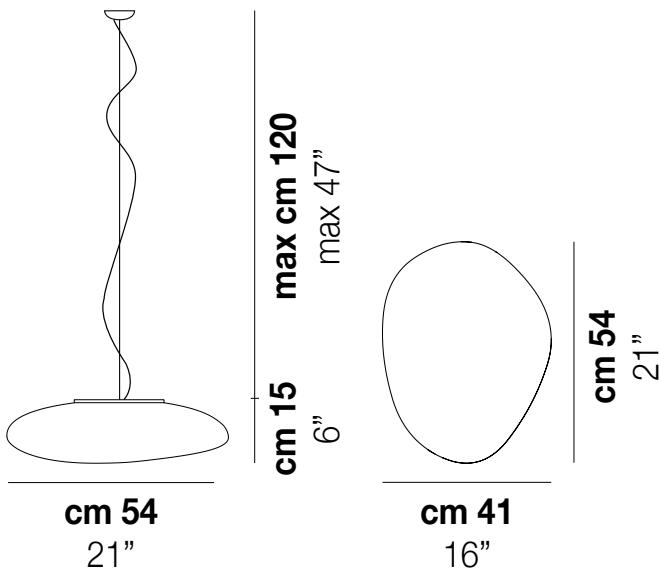

NEOCHIC SP R

TECHNICAL DATA:

CERTIFICATIONS:

LIGHT SOURCES

| | | | | |
|--------------|---|---------|-----------|--|
| E26 |  | 2x60W | 120V/60HZ | E26 |
| LED 6 | | 1x19,5w | 120V/60HZ | LED 19,5W - (DRIVER INCLUDED) - 3000K - 2850 LUMENS - DIMMABLE |
| LED J | | 1x17,5w | 120V/60HZ | LED 17,5W - 120 VOLT - 3000K - 1300 LUMENS - DIMMABLE |

| | |
|--------------|---------|
| VOLUME | Mc 0,13 |
| GROSS WEIGHT | Kg 8,5 |
| NET WEIGHT | Kg 4,9 |

download

SHADE FINISHING

BC/ST

FRAME FINISHING

NIB

OTHER VERSION AVAILABLE

Click on the version to go to the web version of the product