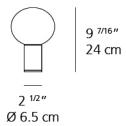

Dimensions

Packaging

2 Boxes

1 x 9-1/8" x 6-3/16" x 6-3/16" / 1.42 lbs - 23 cm x 15.5 cm x 15.5 cm / .645 kg

1 x 9-15/16" x 9-15/16" x 9-15/16" / 2.47 lbs - 25 cm x 25 cm x 25 cm / 1.12 kg

Light distribution