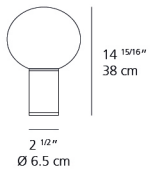

Dimensions

Packaging

2 Boxes

1 x 12-5/16" x 7-3/16" x 7-3/16" / 3.15 lbs - 31 cm x 18 cm x 18 cm / 1.43 kg

1 x 12-1/2" x 13" x 15-13/16" / 5.07 lbs - 34 cm x 33 cm x 40 cm / 2.3 kg

Light distribution

Diffused

Luminaire weight

5.3 lbs / 2.4 kg

Warranty