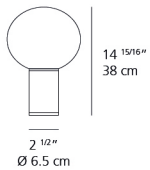

Packaging

2 Boxes

1 x 12-5/16" x 7-3/16" x 7-3/16" / 3.15 lbs - 31 cm x 18 cm x 18 cm / 1.43 kg

1 x 12-1/2" x 13" x 15-13/16" / 5.07 lbs - 34 cm x 33 cm x 40 cm / 2.3 kg

Light distribution

Diffused

Luminaire weight