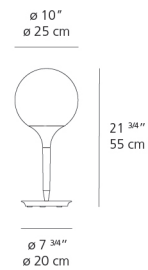

### Dimensions

### Luminaire weight

7.5 lbs / 3.4 kg

Red = Max Cd. Through Vertical plane

Blue = Max Cd. Through Horizontal plane