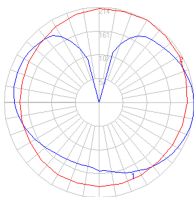

Luminaire weight

14.33 lbs / 6.5 kg

Warranty

5 year Limited warranty

Red = Max Cd. Through Vertical plane

Blue = Max Cd. Through Horizontal plane