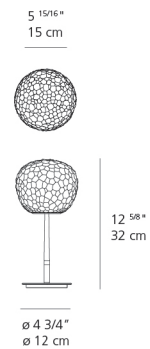

Meteorite 15 table with stem

SPECIFICATIONS

1709115A

Design By

Pio & Tito Toso

Collection

Design

Specifications

Lamp type	LED-T (Non Integrated) ONLY
Lamp	max 4W LED E12/G16.5
Lamp Included	No
Control type	On/Off (On Cord)
Input Voltage	120V
Power consumption	40W
Ballast	N/A

Colors & Finishes

White (Diffuser)

Chrome (Stem & Base)

Materials

- Diffuser in double layer artistic glass
- Body in technopolymer and steel
- Stem in metal

Features & Accessories

Dimensions

Packaging

1 Box

1 x 13-5/16" x 7-3/16" x 14" / 3.91 lbs - 33.5 cm x 18 cm x 35.5 cm / 1.775 kg

Light distribution

Diffused

Luminaire weight

3.12 lbs / 1.42 kg

Warranty