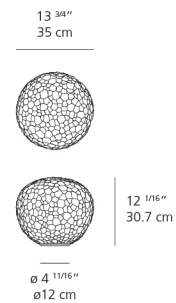

### Dimensions

### Luminaire weight

7.3 lbs / 3.31 kg

Red = Max Cd. Through Vertical plane

Blue = Max Cd. Through Horizontal plane