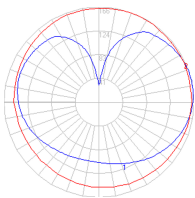

### Dimensions

### Packaging

1 Box

1 x 18-3/8" x 18-3/8" x 17-1/4" / 12.39 lbs - 46.5 cm x 46.5 cm x 43.5 cm / 5.62 kg

### Light distribution

Diffused

### Luminaire weight

7.3 lbs / 3.31 kg

Red = Max Cd. Through Vertical plane

Blue = Max Cd. Through Horizontal plane