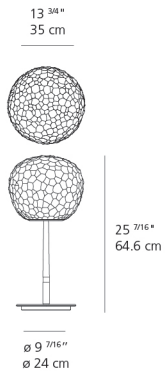

Meteorite 35 table with stem

SPECIFICATIONS

1705015A

Design By

Pio & Tito Toso

Collection

Design

Specifications

Lamp type	LED-T
Lamp	max 150W E26/A19
Lamp Included	No
Control type	DIMMABLE (On Cord)
Input Voltage	120V
Power consumption	115W
Ballast	N/A

Colors & Finishes

White (Head)

Chrome (Body)

Materials

- Diffuser in double layer artistic hand blown glass
- Stem in chromed metal finish
- Layered finish glass
- Acid etched

Features & Accessories

Dimensions

Packaging

2 Boxes

1 x 14-7/8" x 14-7/8" x 22-3/4" / 13.12 lbs - 37.5 cm x 37.5 cm x 57.5 cm / 5.95 kg

1 x 18-3/8" x 18-3/8" x 17-1/4" / 10.25 lbs - 46.5 cm x 46.5 cm x 43.5 cm / 4.65 kg

Light distribution

Diffused

Luminaire weight

15.74 lbs / 7.14 kg

Warranty

5 year Limited warranty