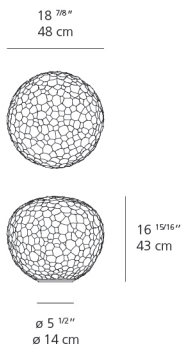

Meteorite 48 table E26/A19 Dimmable

SPECIFICATIONS

1711018A

Design By

Pio & Tito Toso

Collection

Design

Specifications

Lamp type	LED-T
Lamp	max 150W E26/A19
Lamp Included	No
Control type	DIMMABLE (On Cord)
Input Voltage	120V
Power consumption	115W
Ballast	N/A

Colors & Finishes

White

Materials

- Diffuser in double layer artistic hand blown glass
- Body in technopolymer
- Layered milk finish glass
- Acid etched

Features & Accessories

Dimensions

Packaging

1 Box

1 x 22-15/16" x 22-15/16" x 22-15/16" / 24.98 lbs - 58 cm x 58 cm x 58 cm / 11.33 kg

Light distribution

Diffused

Luminaire weight