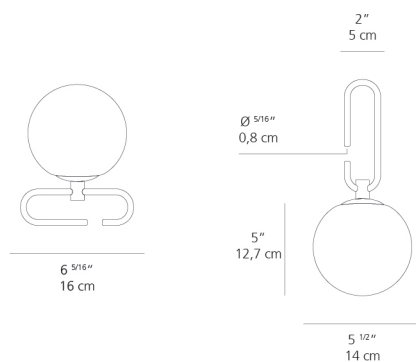

Lamp type	LED-T (Non Integrated) ONLY
Lamp	max 4W LED E12/G16.5
Lamp Included	No
Control type	Switch (On Cord)
Input Voltage	120V
Power consumption	5W
Ballast	N/A

Colors & Finishes

- White Glass (Diffuser)
- Brushed Brass (Ring)

Materials

- Diffuser in white blown glass
- Adjustable ring in a brushed brass
- Structure in metal painted black

Features & Accessories

Dimensions

Packaging

1 Box

1 x 7-15/16" x 7-15/16" x 8-3/8" / 2.19 lbs - 20 cm x 20 cm x 21 cm / .995 kg

Light distribution

Diffused

Luminaire weight

1.57 lbs / .71 kg

Warranty